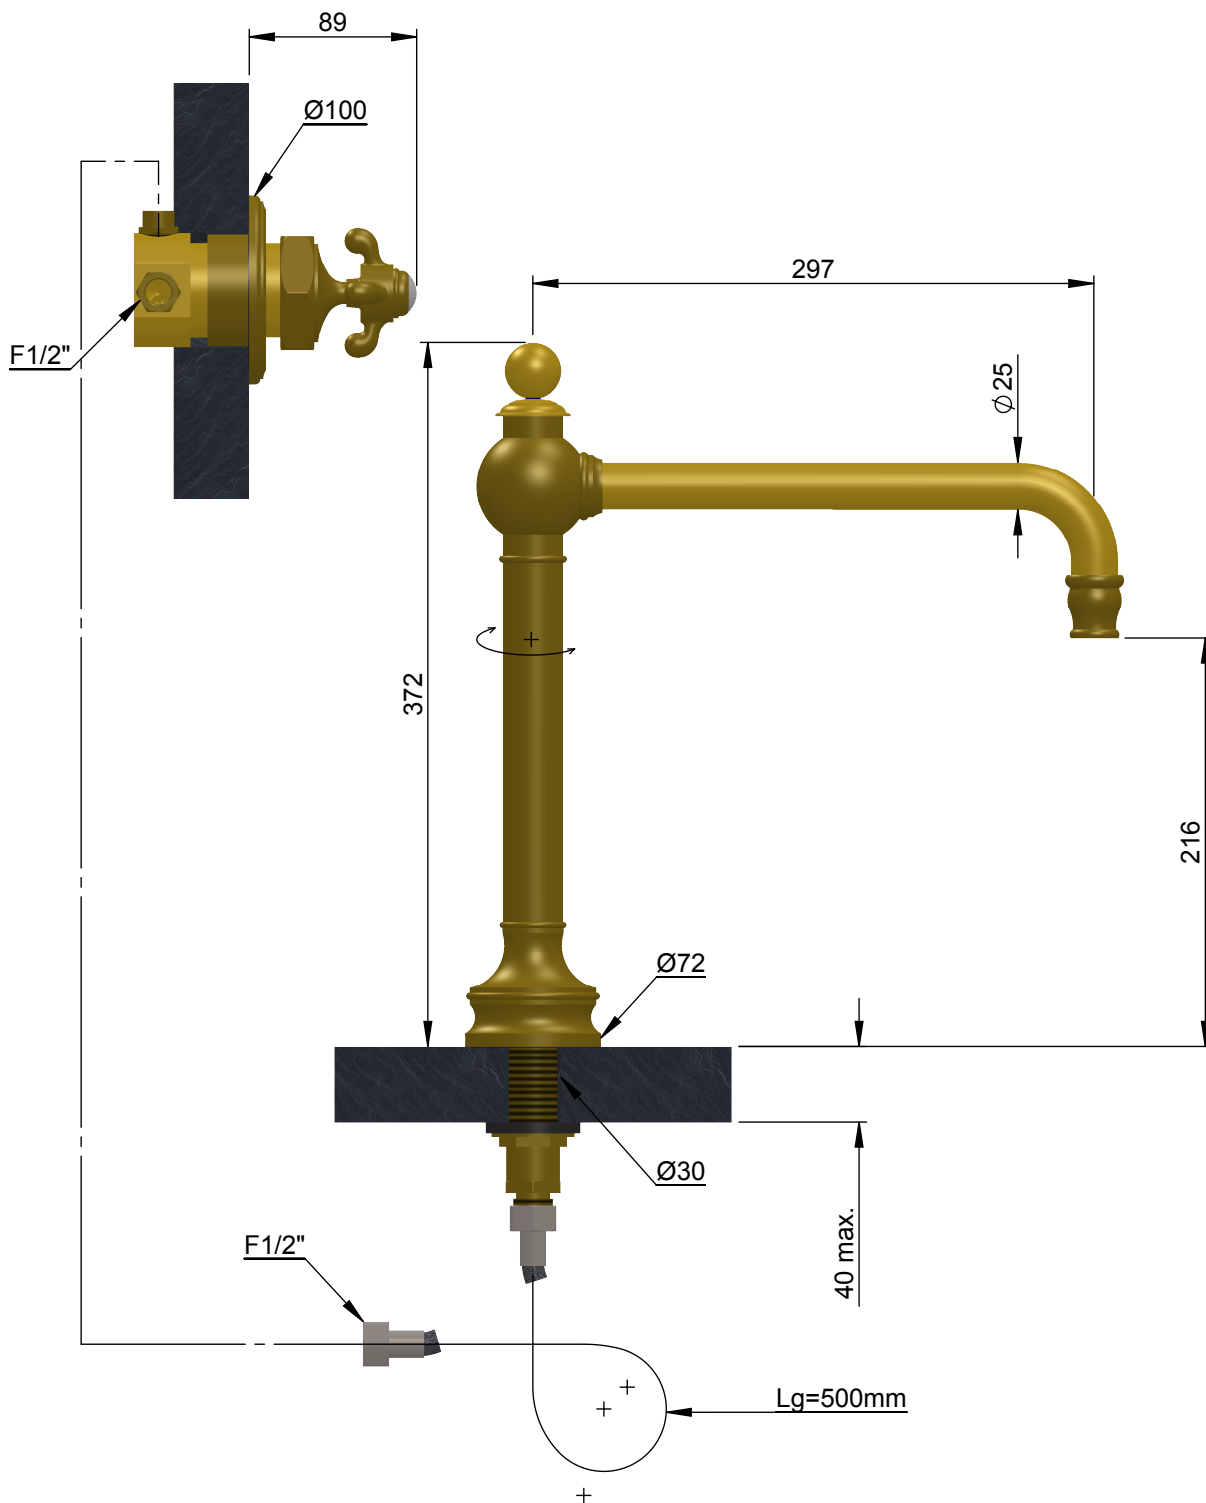

VOLEVATCH

ORFÈVRE DU BAIN

Handcrafted with finest raw materials. Manufacture Volevatch 1 bis place Jean-Jaurès - 80130 Tully

Date / Date : 28/07/2011	Référence : B/MC-M1-1B	Echelle : 1:4	
	Bec colonne mobile, H375, mitigeur mural, sans vidage	Format : A4	
Matière : Laiton massif Raw Material : Massive brass	3-hole mixer raised, H375, moveable spout, concealed pressure balance valve, without integrated drain	Page : 1 / 3	