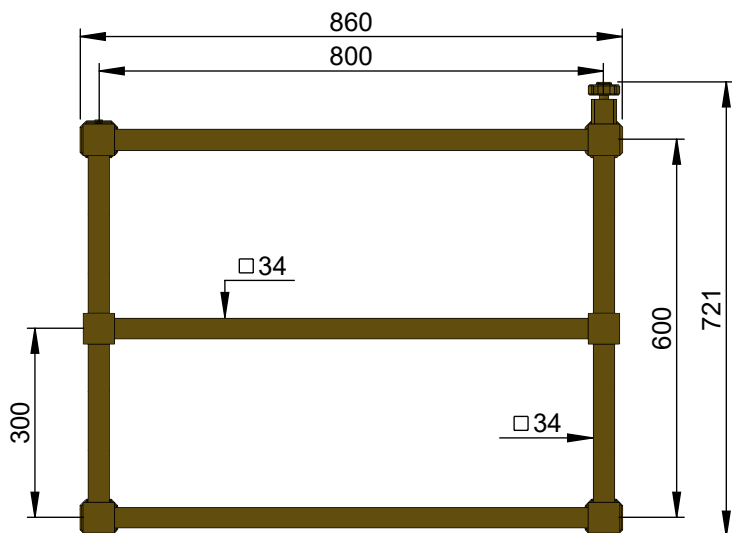

VOLEVATCH

ORFÈVRE DU BAIN

Puissance Radiateur = 324 W
Radiator power = 324 W

Handcrafted with finest raw materials. Manufacture Volevatch 1 bis place Jean-Jaur s - 80130 Tully

Date / Date: 05/05/2011	R�f�rence : A/RA-01-B1	Echelle : 1:12	
	Seche serviettes hydraulique mural, 800x600 mm, 3 barres, avec robinet et t� de r�glage Wall-mounted hydraulic tower rail, valve cock and regulating tee included	Format : A4	Tol�rances / Tolerances : +/- 5mm Unit�s / units : mm/�gr
Mati�re : Raw Material:	Laiton massif Massive brass	Page : 1 / 1	