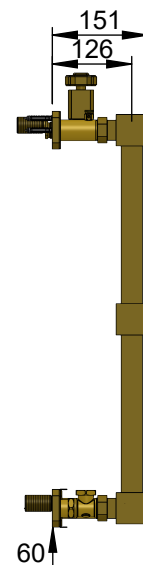

VOLEVATCH

ORFÈVRE DU BAIN

Puissance Radiateur = 324 W
Radiator power = 324 W

Handcrafted with finest raw materials. Manufacture Volevatch 1 bis place Jean-Jaur s - 80130 Tully

Date / Date: 05/05/2011	R�f�rence : A/RA-01-B1	Echelle : 1:12	
	Seche serviettes hydraulique mural, 800x600 mm, 3 barres, avec robinet et t� de r�glage Wall-mounted hydraulic tower rail, valve cock and regulating tee included	Format : A4	Tol�rances / Tolerances : +/- 5mm Unit�s / units : mm/�gr
Mati�re : Raw Material:	Laiton massif Massive brass	Page : 1 / 1	