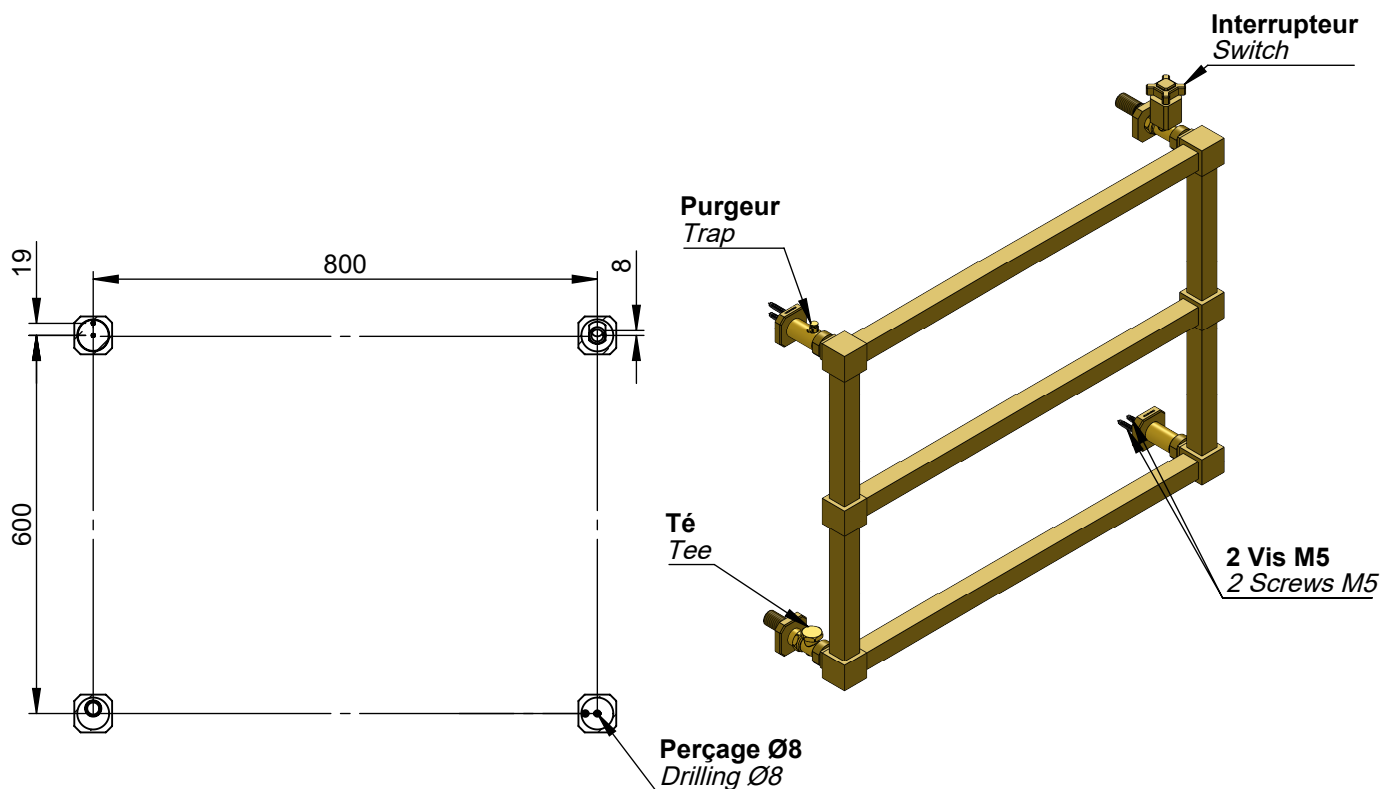

VOLEVATCH

ORFÈVRE DU BAIN

Puissance Radiateur = 324 W
Radiator power = 324 W

Handcrafted with finest raw materials. Manufacture Volevatch 1 bis place Jean-Jaur s - 80130 Tully

Date / Date: 05/05/2011	R�f�rence : A/RA-01-B1	Echelle : 1:12	
	Seche serviettes hydraulique mural, 800x600 mm, 3 barres, avec robinet et t� de r�glage Wall-mounted hydraulic tower rail, valve cock and regulating tee included	Format : A4	Tol�rances / Tolerances : +/- 5mm Unit�s / units : mm/�gr
Mati�re : Raw Material:	Laiton massif Massive brass	Page : 1 / 1	